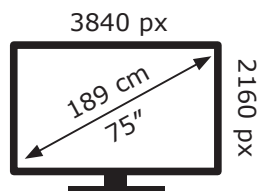

ENERG 

LG Electronics

75UN81006LB

170 kWh/1000h

ABCDEF**G**

186 kWh/1000h

2019/2013